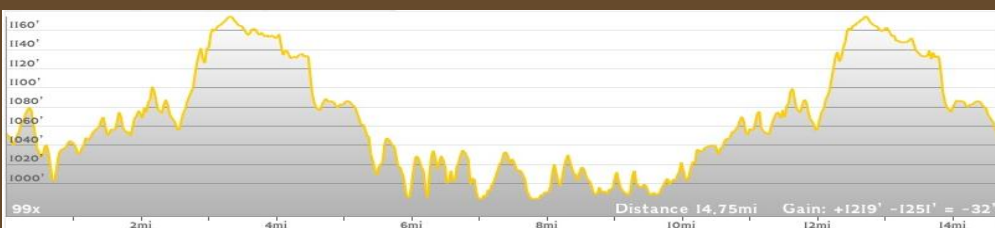

331RACING.COM URGES MOUNTAIN & ROAD BIKERS TO GET OUT & RIDE!

1st lap only (right hand turn), following laps will come from mile 10 and make a left hand turn.

WESTBRANCH Mini Enduro

NEO POWER SERIES

The Westbranch Mini Enduro
6 hour challenge

Location:

West Branch State Park 5708
Esworthy Rd
Ravenna OH 44266-9659

Course:

West Branch State Park is the crown jewel of the CAMBA trail network.

Elevation Gain: approx 1070 ft lap #1

Mileage: Approx 14.3 for lap #1
Approx 10 miles each lap thereafter

Lap # 1 will double up a 5 mile portion of trail. The following laps will be on 10 mile loop.

Race Starts with 1 mile ride down the cable line road before a sharp right into the single-track.

- 1 -The Gorge Trail
- 2 -Two Pond
- 3 -Snowmobile loop-get in the big ring and go!
- 5 -Snowmobile- drop the hammer
- 6-7 -Lakeside Trail-the trail that started it all. fast, flowing & groov'n
- 8 -Kitchen Sink-expect some roots, rocks and even the kitchen sink.
- 9-10 -East Davis-windy fast trails and some sweet lake views.